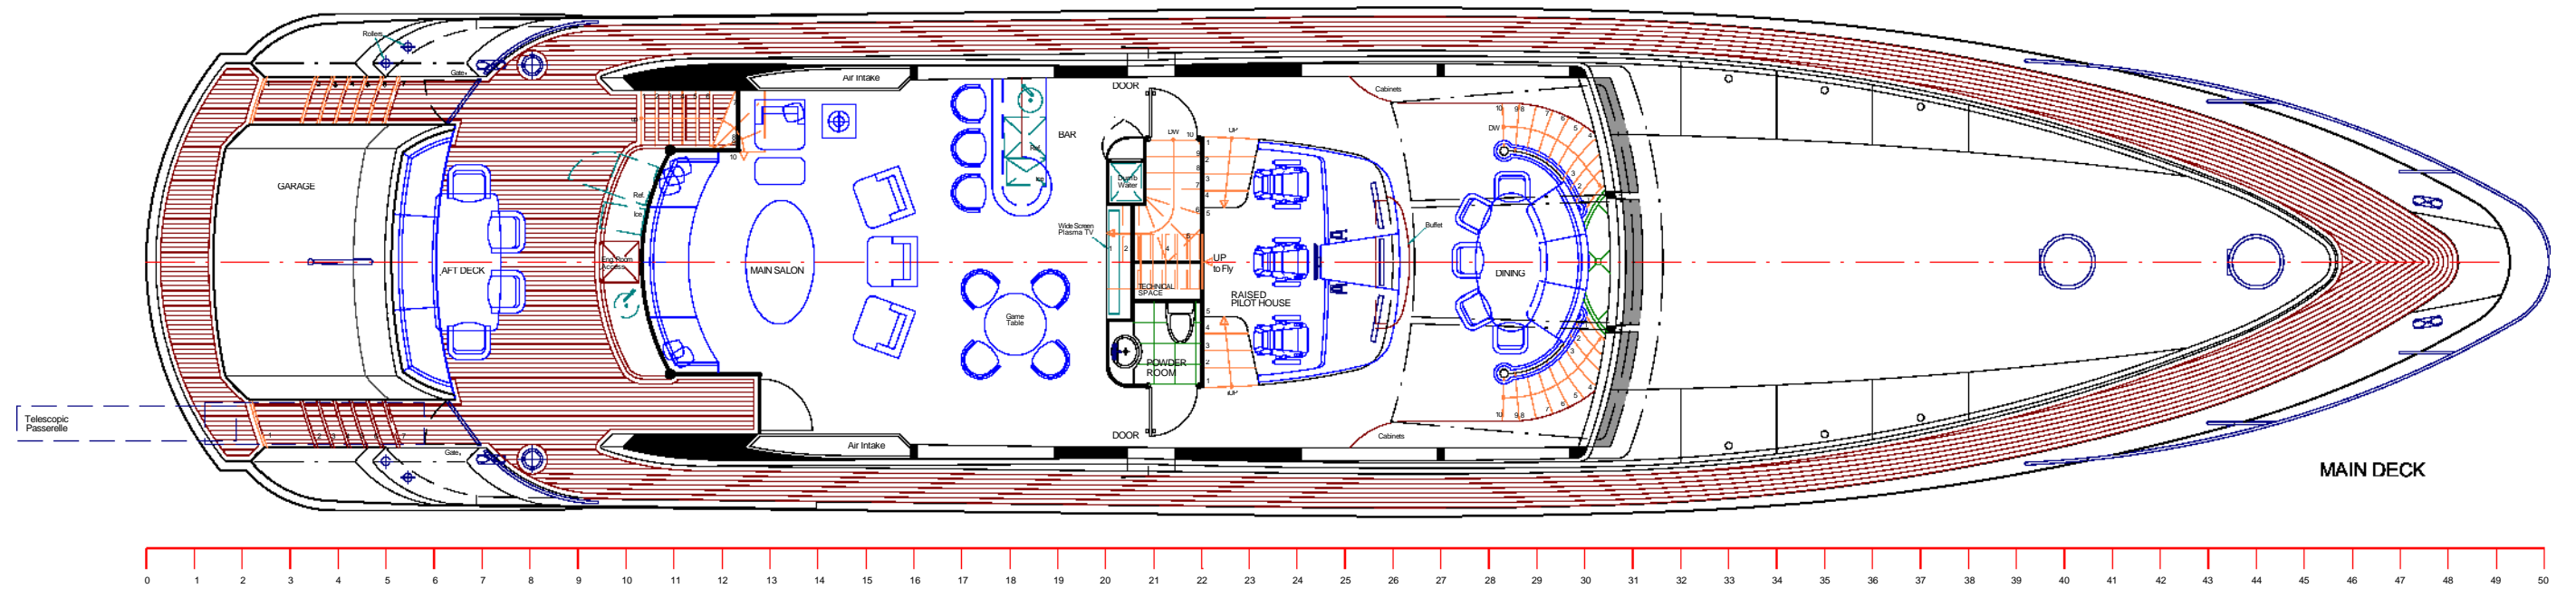

**UFM GROUP**

PRELIMINARY DESIGN OF A 35-METER YACHT

MAIN DECK

## UFM GROUP

PRELIMINARY DESIGN OF A 35-METER YACHT

## UFM GROUP

PRELIMINARY DESIGN OF A 35-METER YACHT

0  
3  
D  
r  
a  
w  
i  
n  
g  
c  
o  
n  
t  
e  
n  
t  
s  
a  
r  
e  
f  
o  
r  
r  
e  
f  
e  
r  
e  
n  
c  
e  
/

1 2 4 5 6

# UFM GROUP

PRELIMINARY DESIGN OF A 35-METER YACHT