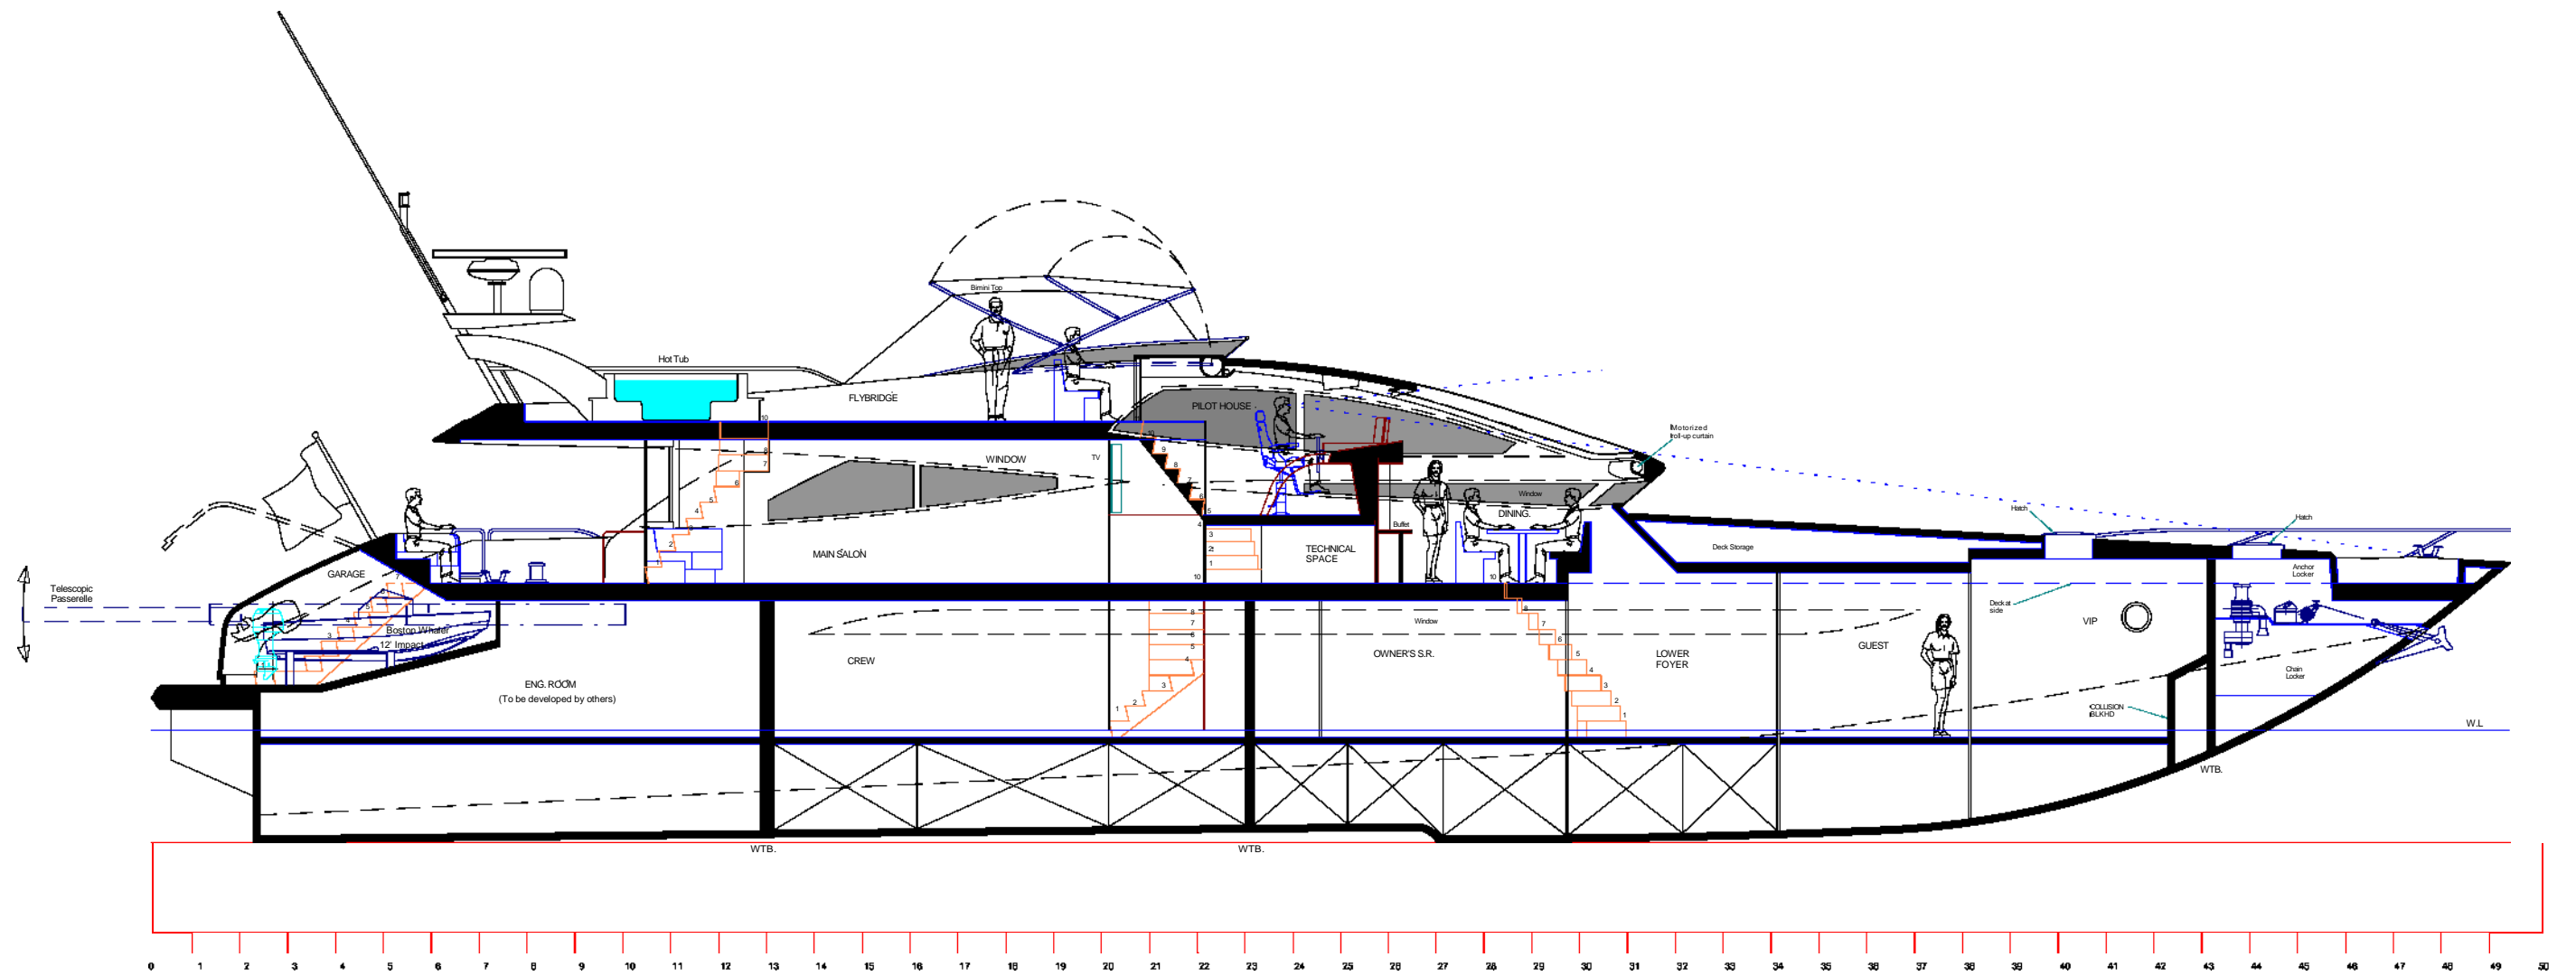

**UFM GROUP**

PRELIMINARY DESIGN OF A 35-METER YACHT

MAIN DECK

## UFM GROUP

PRELIMINARY DESIGN OF A 35-METER YACHT

0  
3  
D  
r  
a  
w  
i  
n  
g  
c  
o  
n  
t  
e  
n  
t  
s  
a  
r  
e  
f  
o  
r  
r  
e  
f  
e  
r  
e  
n  
c  
e  
/

1 2 4 5 6

# UFM GROUP

PRELIMINARY DESIGN OF A 35-METER YACHT

## UFM GROUP

PRELIMINARY DESIGN OF A 35-METER YACHT