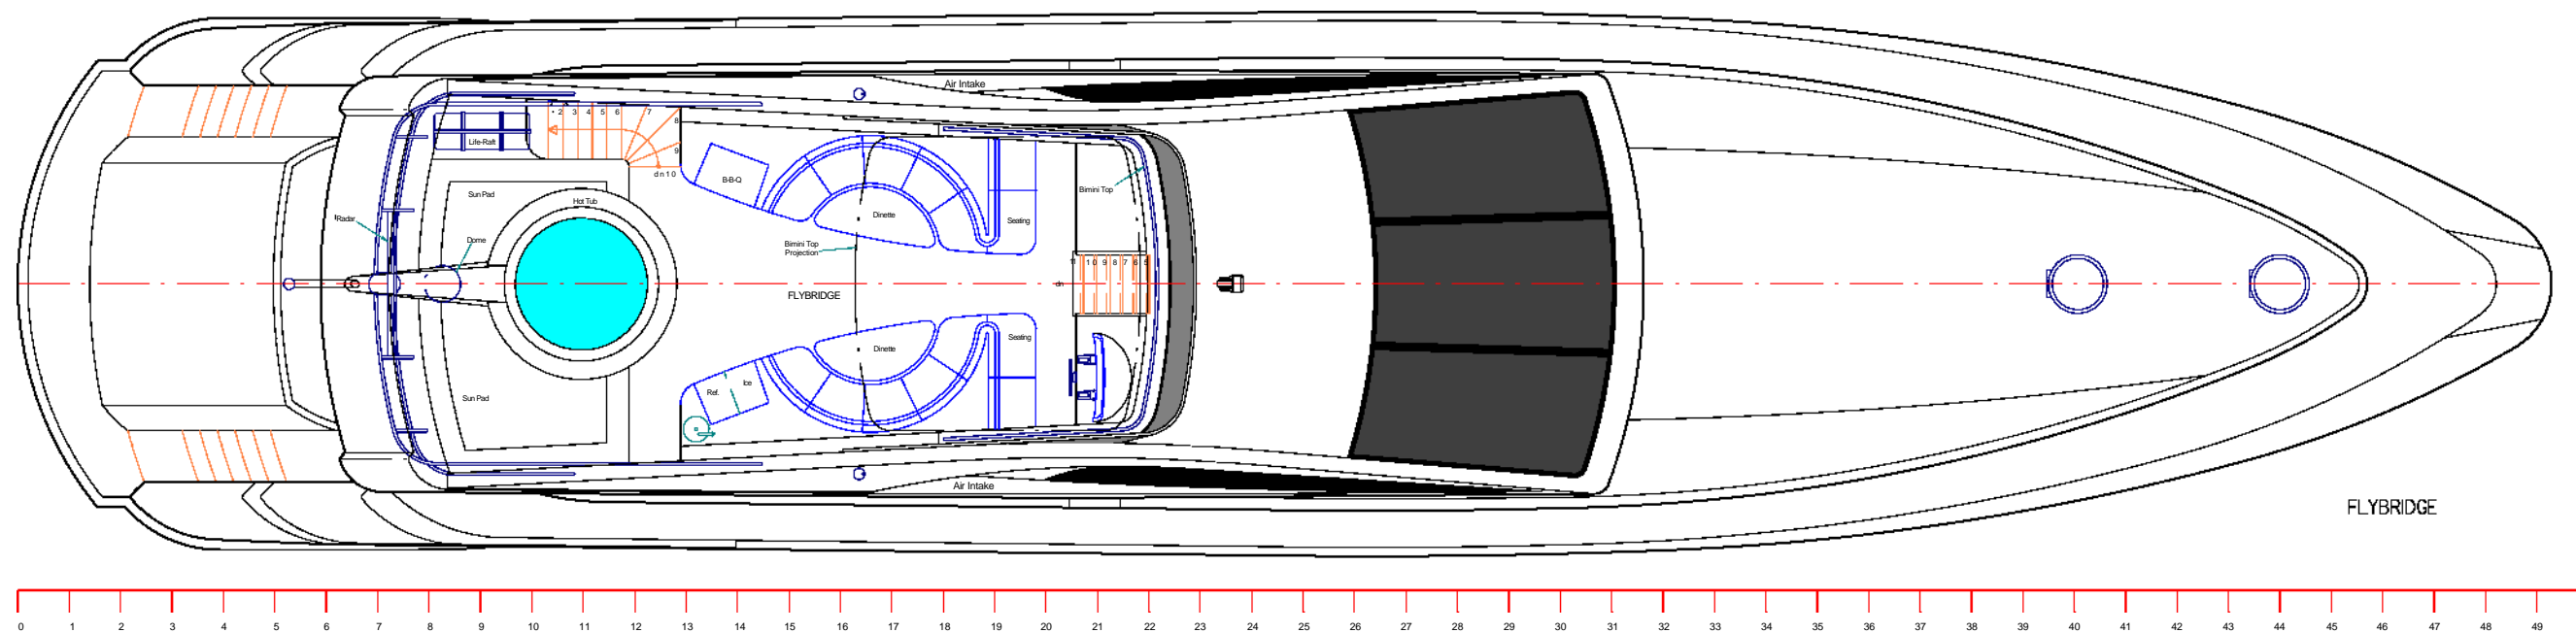

**UFM GROUP**

PRELIMINARY DESIGN OF A 35-METER YACHT

MAIN DECK

## UFM GROUP

PRELIMINARY DESIGN OF A 35-METER YACHT

## UFM GROUP

PRELIMINARY DESIGN OF A 35-METER YACHT

0  
3  
D  
r  
a  
w  
i  
n  
g  
c  
o  
n  
t  
e  
n  
t  
s  
a  
r  
e  
f  
o  
r  
r  
e  
f  
e  
r  
e  
n  
c  
e  
/

1 2 4 5 6

# UFM GROUP

PRELIMINARY DESIGN OF A 35-METER YACHT