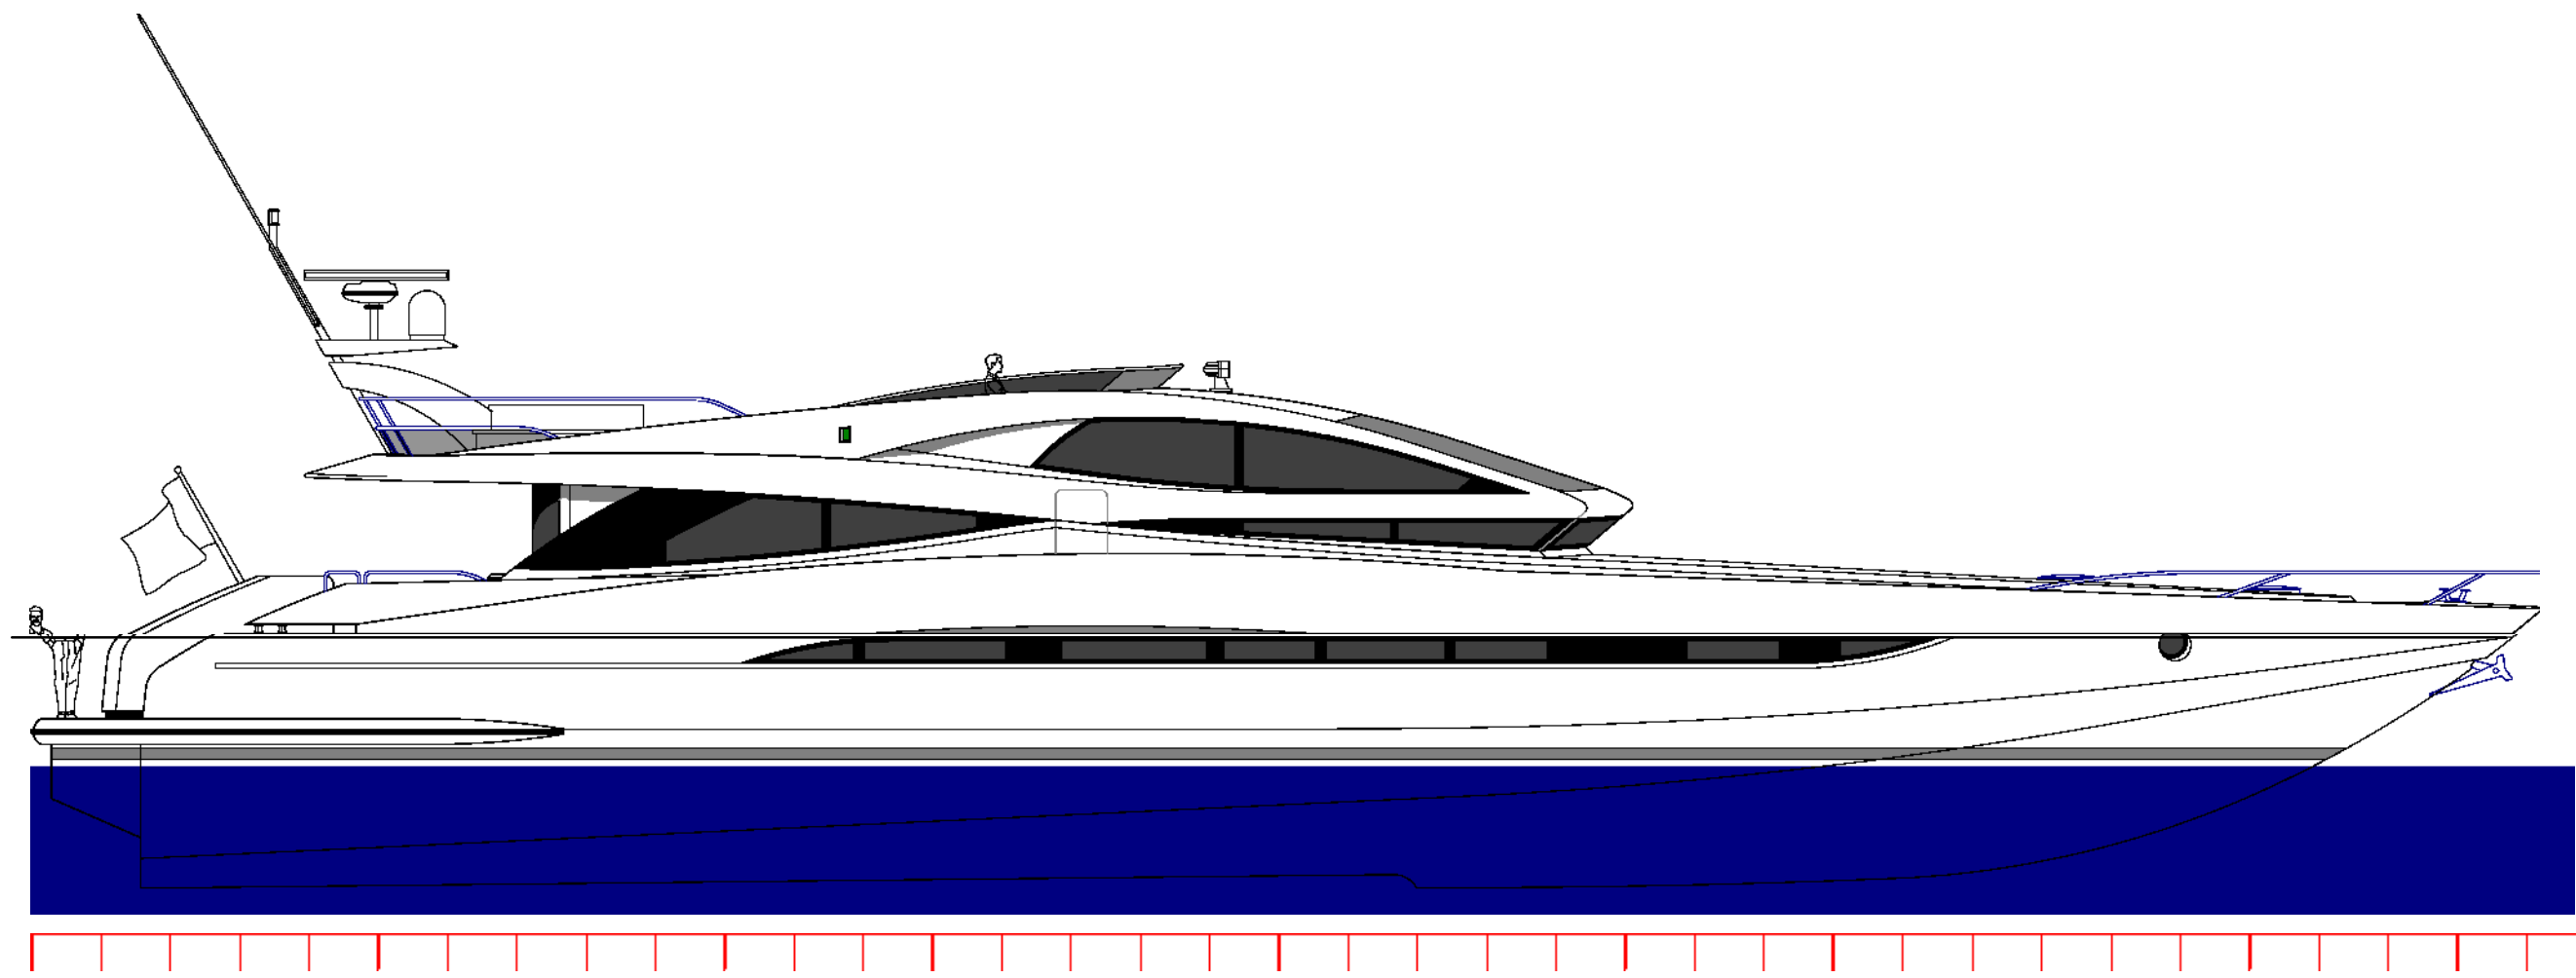

0
3
D
r
a
w
i
n
g
c
o
n
t
e
n
t
s
a
r
e
f
o
r
r
e
f
e
r
e
n
c
e
/

1 2 4 5 6

UFM GROUP

PRELIMINARY DESIGN OF A 35-METER YACHT